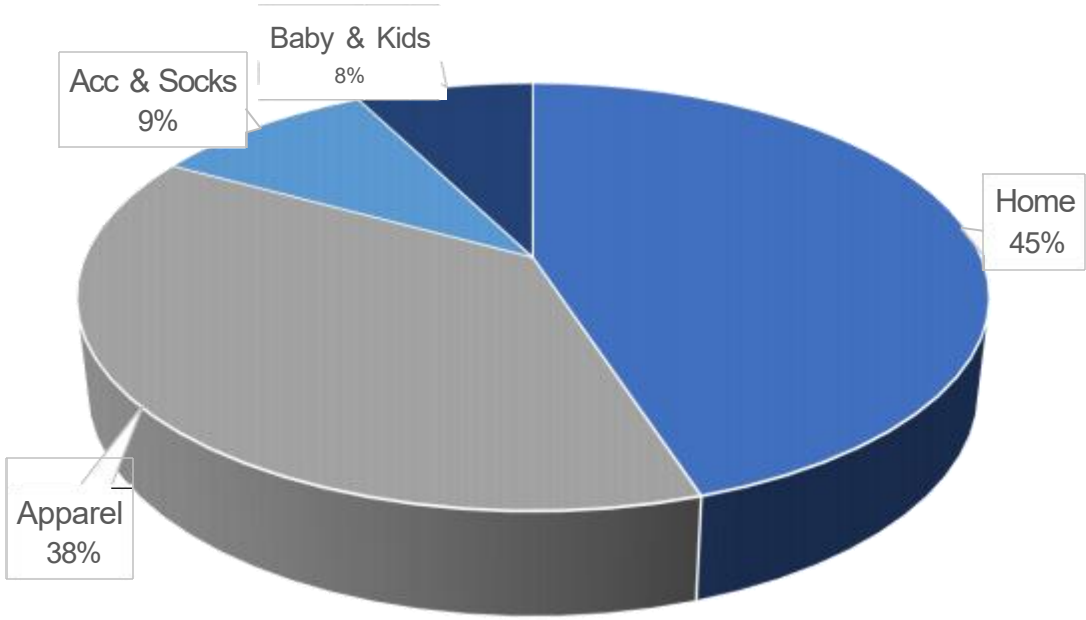

Company Overview

Business Review