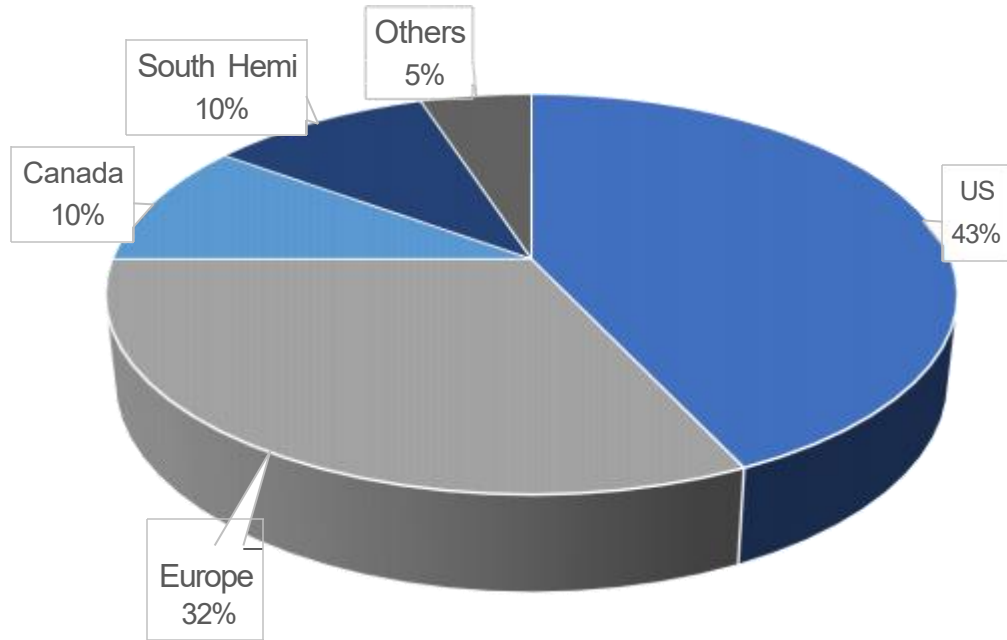

Company Overview

TOP Customer Business Volume