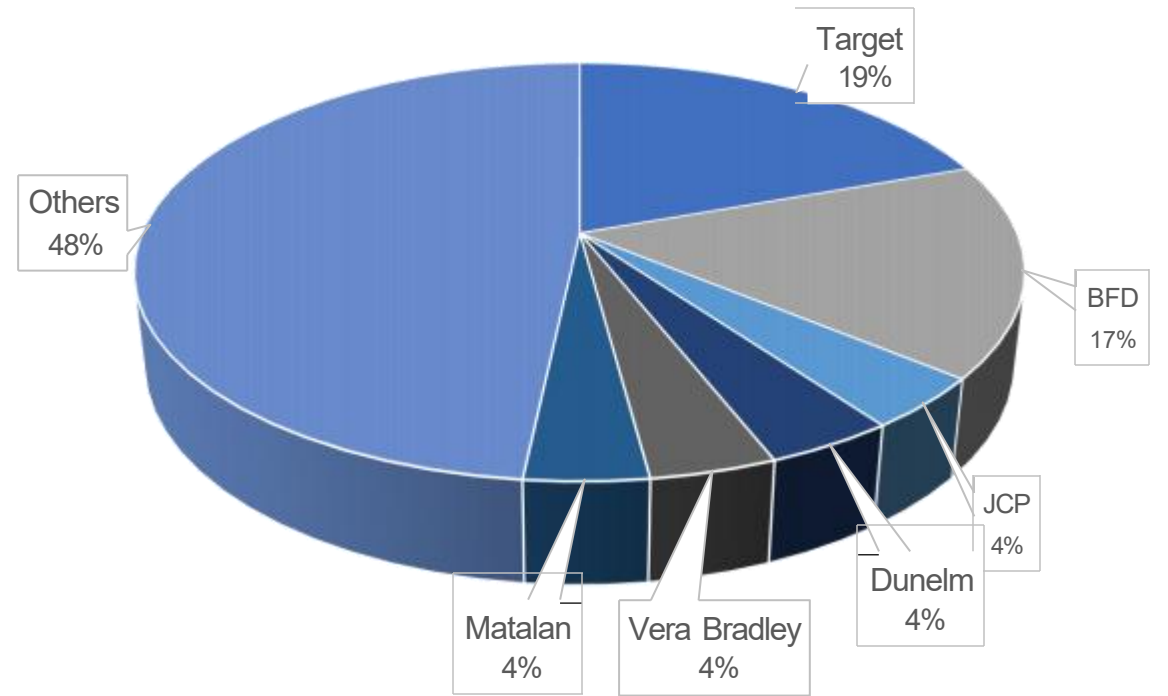

Company Overview

TOP Customer Business Volume